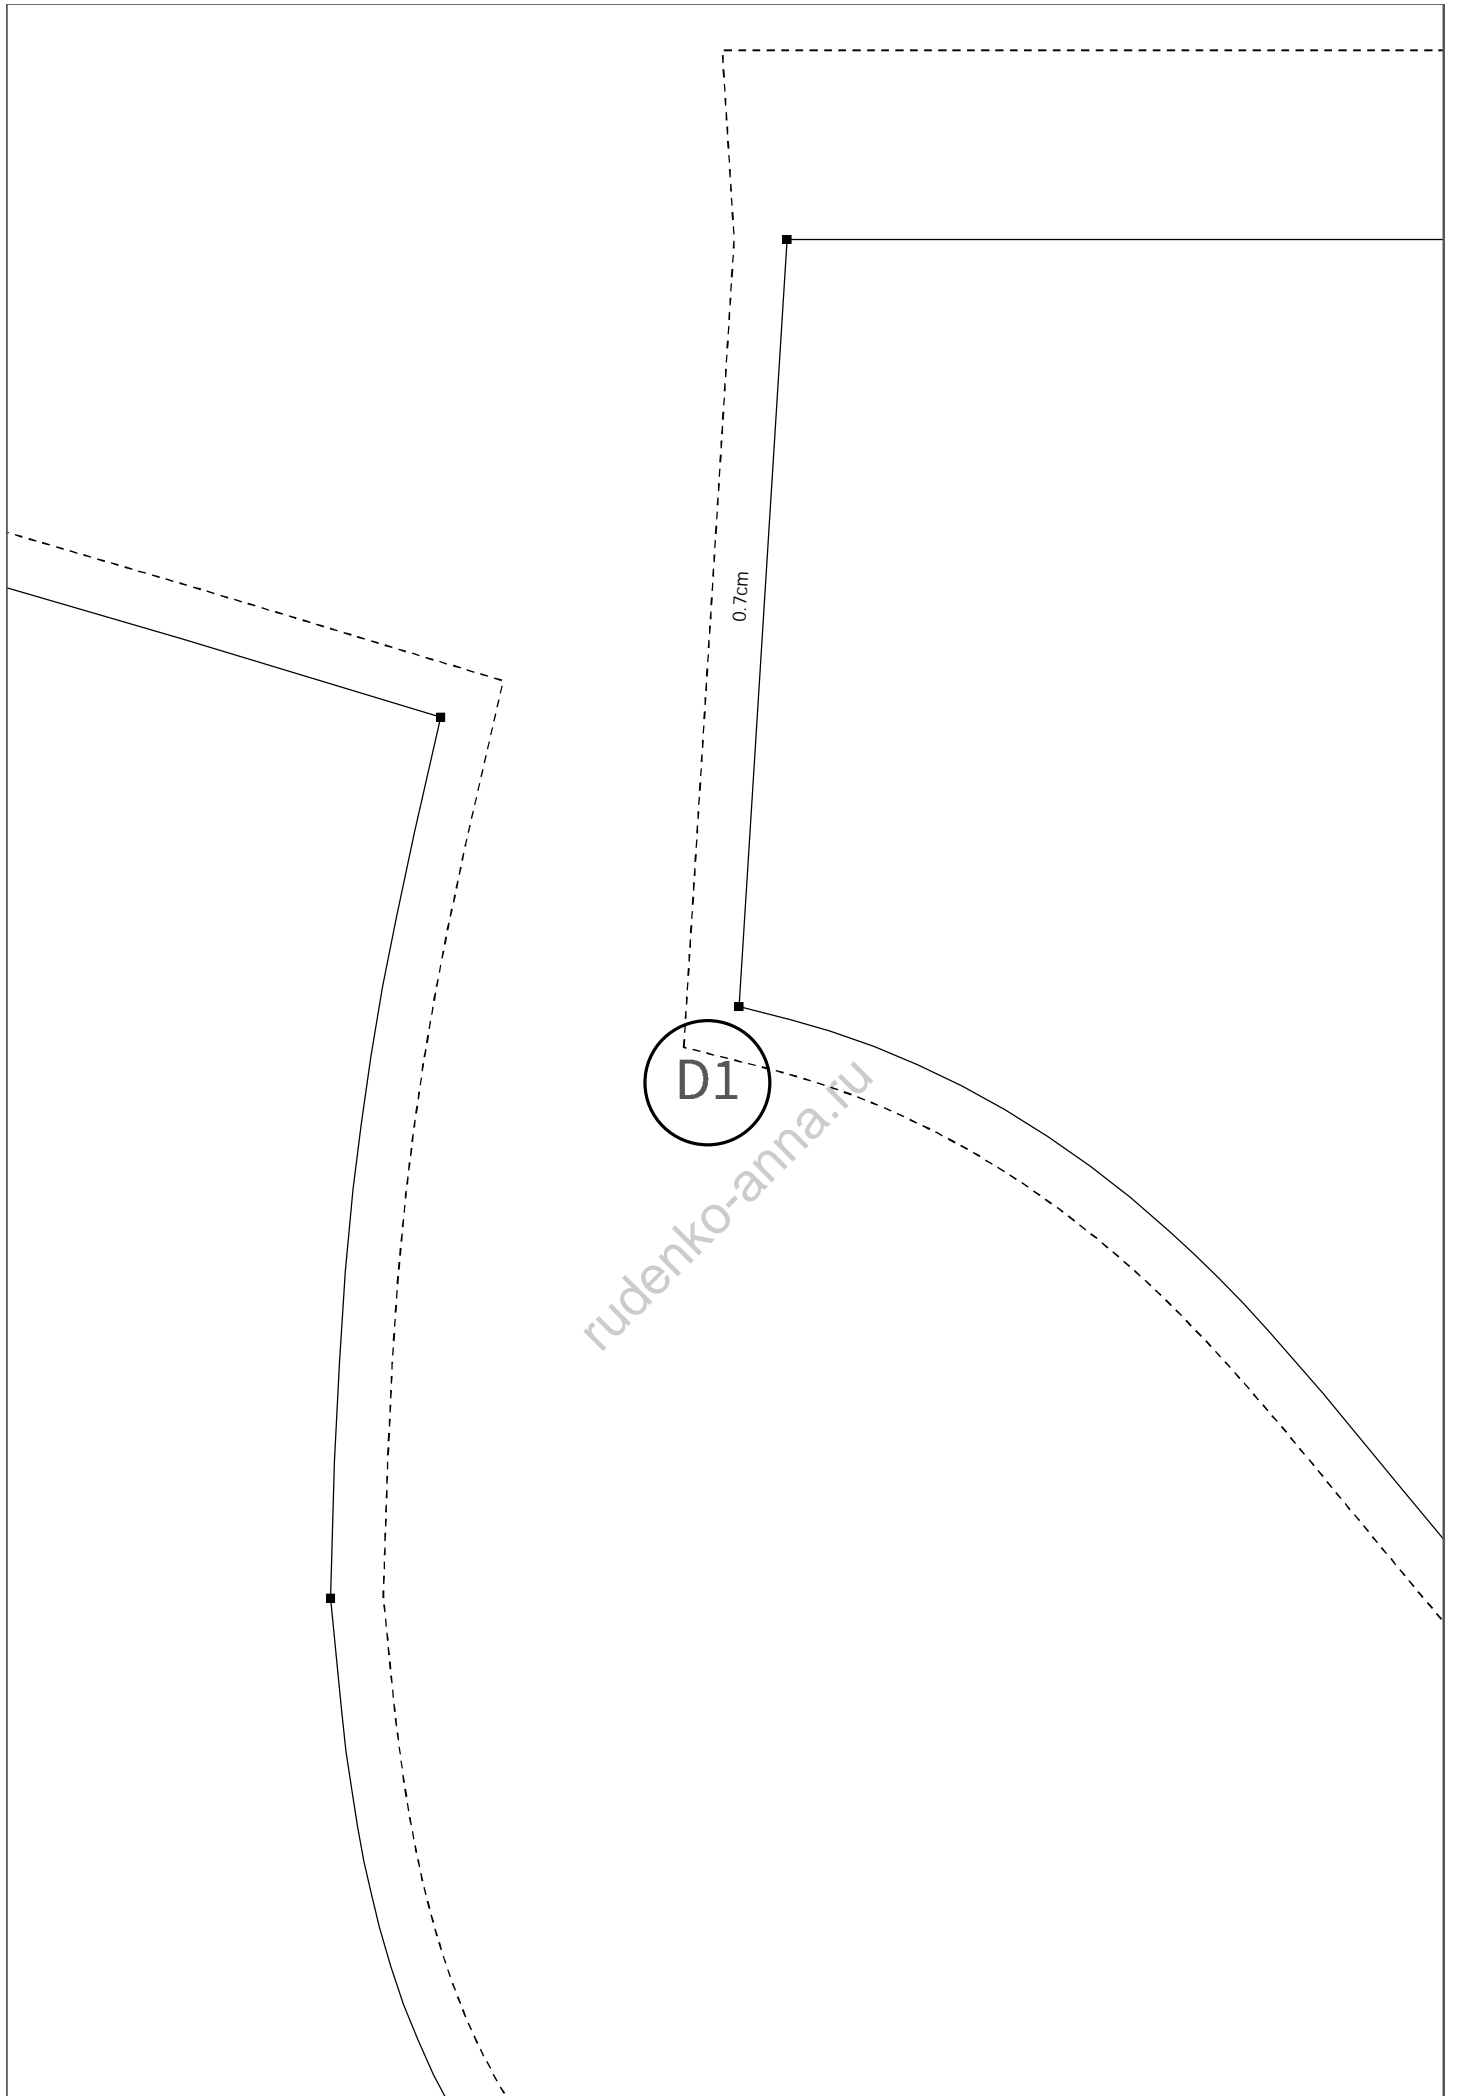

Схема расположения на листах формата А4

Лекала с припусками. Припуски - пунктирная линия. Величина припусков указана.

проверочный
квадрат

5 x 5 см

сборка листов:

A B C D E F G H I J - столбики

1 2 3 ... - ряды

A1

The diagram shows a square with a curved cutout on its right side. A dashed line indicates the original square boundary, and a solid line shows the cutout. A circular hole is located at the bottom-left corner of the cutout, labeled 'A1'. Two vertical dashed lines extend downwards from the left and right edges of the cutout. A diagonal dashed line connects the top-left corner of the cutout to the top-right corner of the square. A watermark 'rudenko-anna.ru' is visible across the diagram.

B1

rudenko-anna.ru

2.5cm

Фургона полю мышская М - 09 Рост 176 см
[52 парамп]

E1

ДУКАВ
2 денгли

rudenko-anh.ru

0.7cm