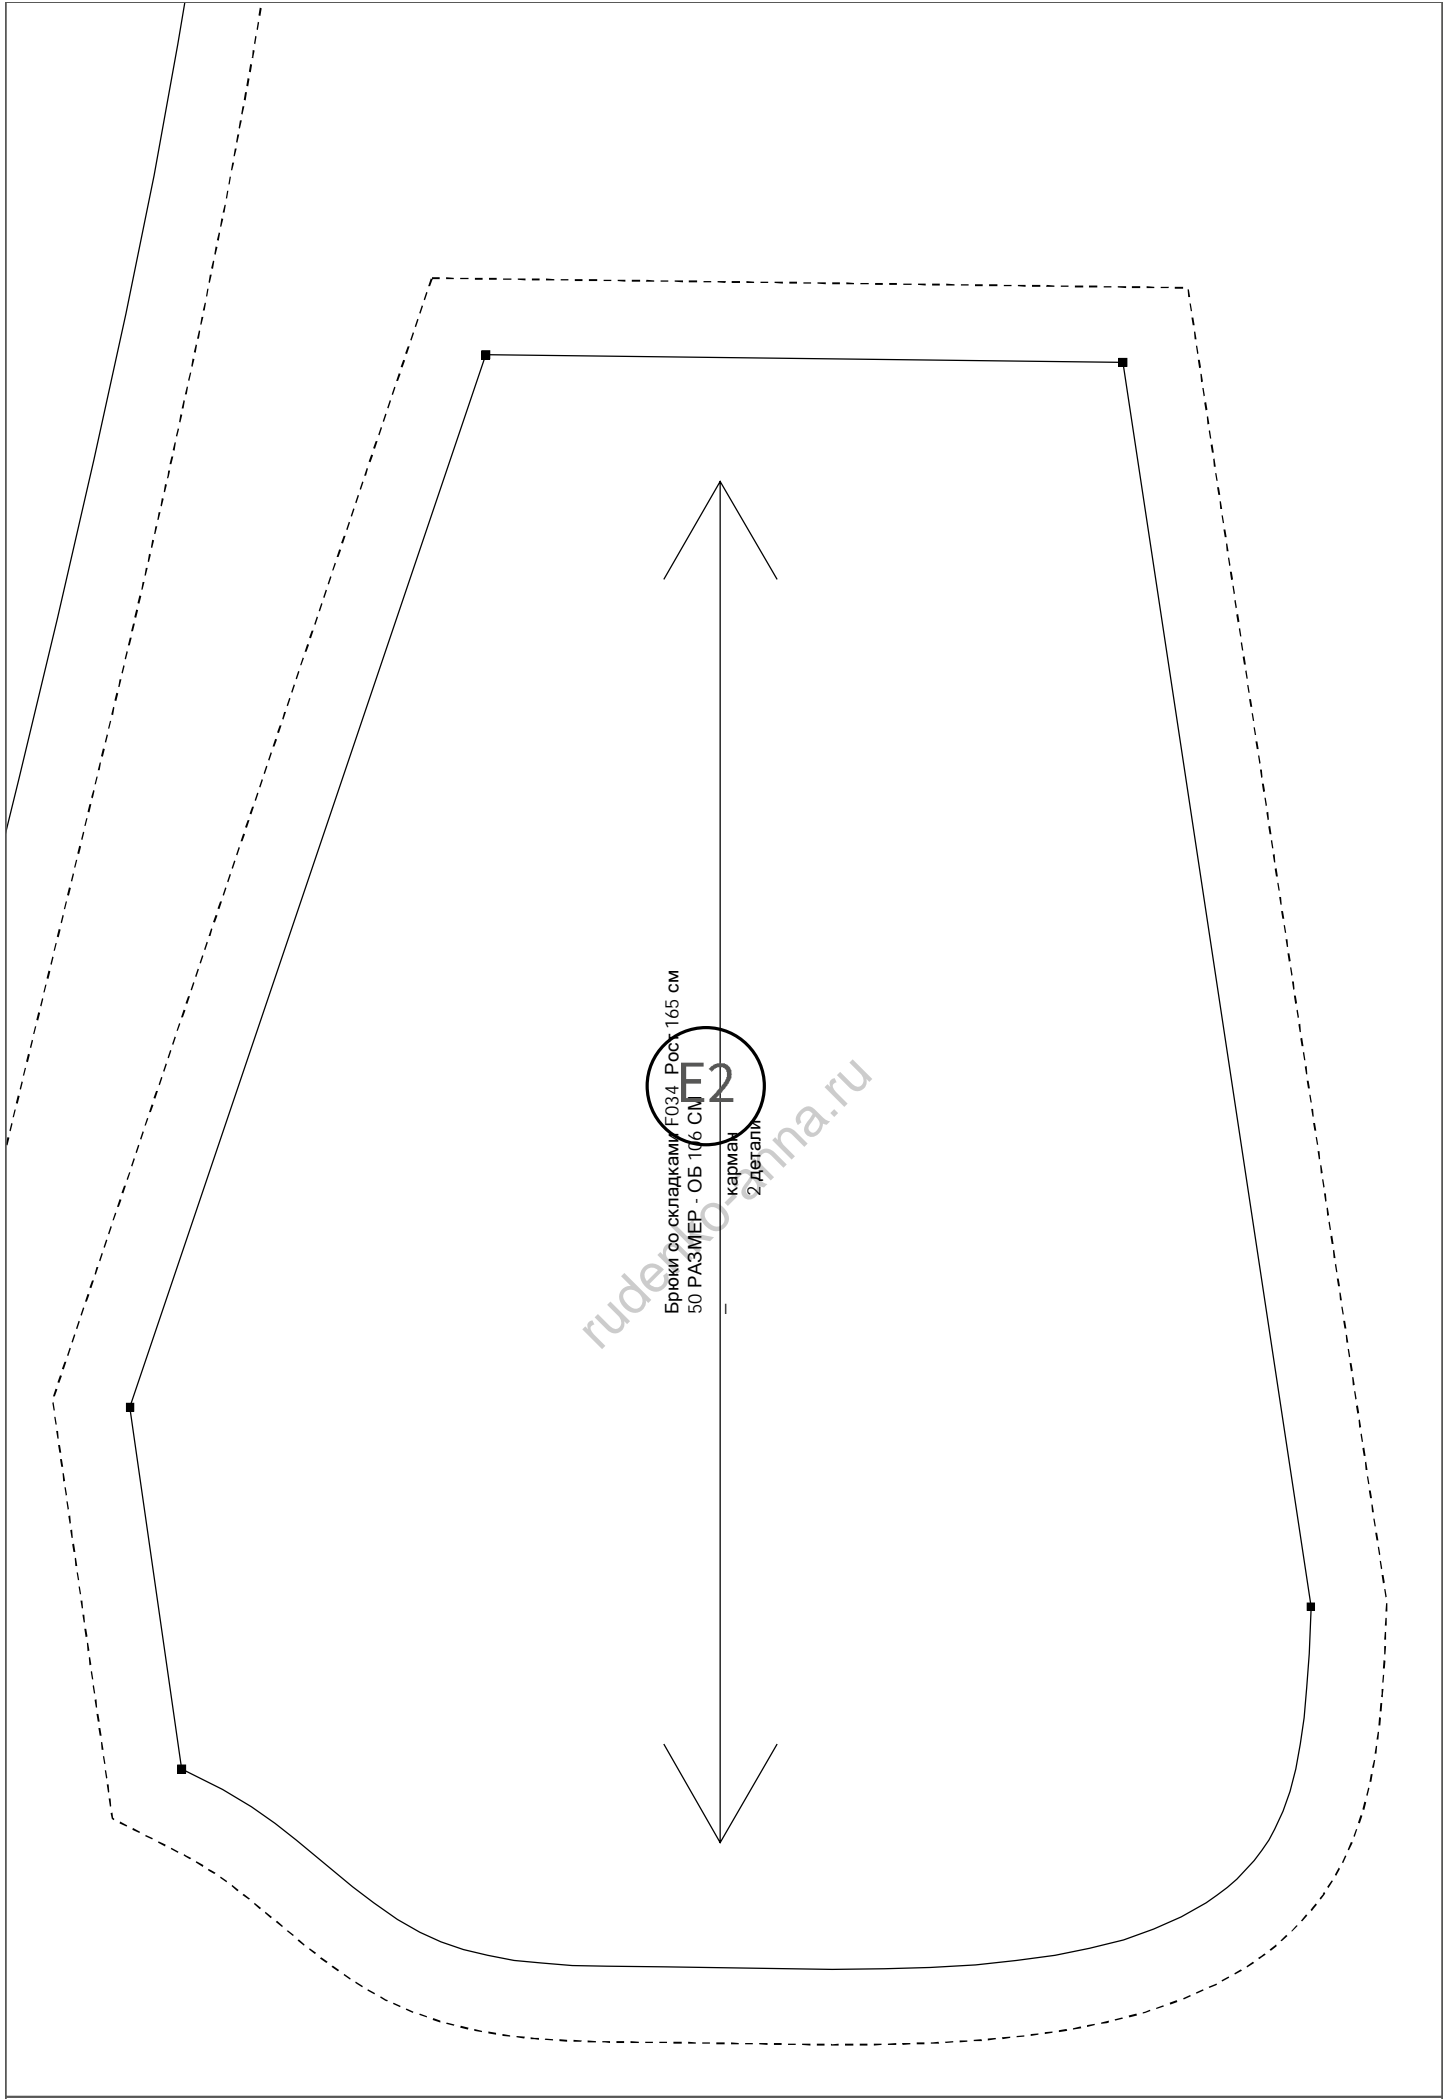

проверочный  
квадрат

5 x 5 см

сборка листов:

A B C D E F G H I J - столбики

1 2 3 ... - ряды

A1

Женские брюки со складками на резинке F034 Рост 165 см  
Размер 50

B1

50 РАЗМЕР - ОБ 106 СМ

Передняя половинка  
2 детали

B2

rudenko-anna.ru

Брюки со складками F034 Рост 165 см  
50 РАЗМЕР - ОБ 106 СМ

— Задняя половинка  
2 детали

D2

rudenko-anna.ru

B3

rudenko-anna.ru

C3

The diagram shows a solid black line and a dashed black line, both oriented vertically but slightly tilted to the right. A small black square marker is located on the solid line near the top. A circle containing the text 'C3' is positioned to the right of the solid line. A diagonal watermark 'rudenko-anna.ru' is visible across the lower portion of the diagram.

Пояс перед  
1 деталь со сгибом

A technical drawing of a mechanical part, possibly a bracket or a support. The drawing is enclosed in a rectangular frame. The part has a horizontal top edge, a vertical left edge, and a vertical right edge. A circular feature is located on the horizontal top edge, labeled 'D4'. A dashed line indicates a hidden edge or a different view of the part. The drawing is oriented vertically on the page.