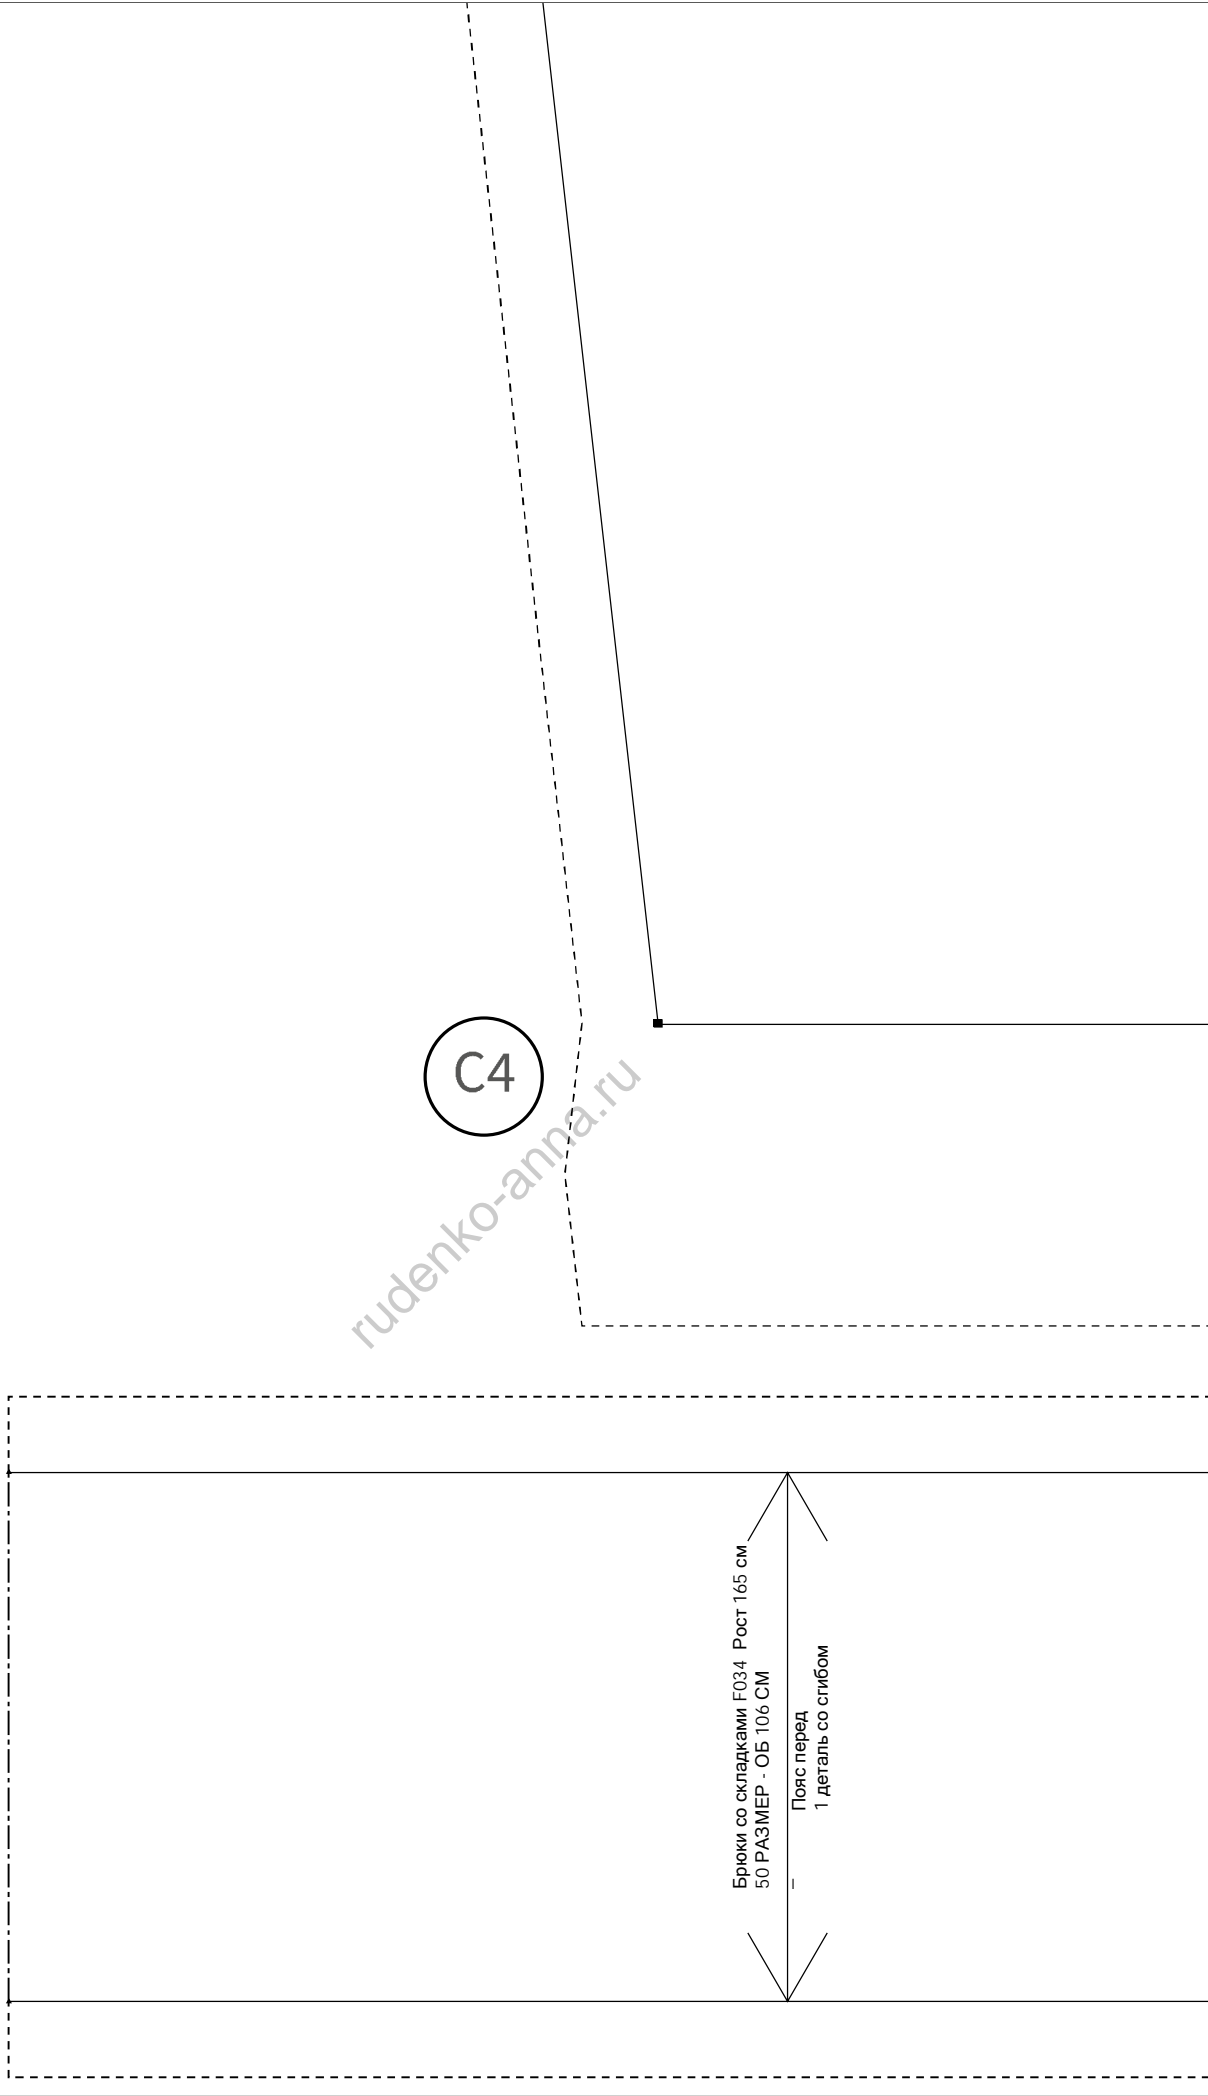

B3

rudenko-anna.ru

C3

The diagram shows a solid black line and a dashed black line, both oriented vertically but slightly tilted to the right. A small black square marker is located on the solid line near the top. A circle containing the text 'C3' is positioned to the right of the solid line. A diagonal watermark 'rudenko-anna.ru' is visible across the lower portion of the diagram.

Пояс перед  
1 деталь со сгибом

A technical drawing of a mechanical part, possibly a bracket or a support. The drawing is enclosed in a rectangular frame. The part has a horizontal top edge, a vertical left edge, and a vertical right edge. A circular feature is located on the horizontal top edge, labeled 'D4'. A dashed line indicates a hidden edge or a different view of the part. The drawing is oriented vertically on the page.