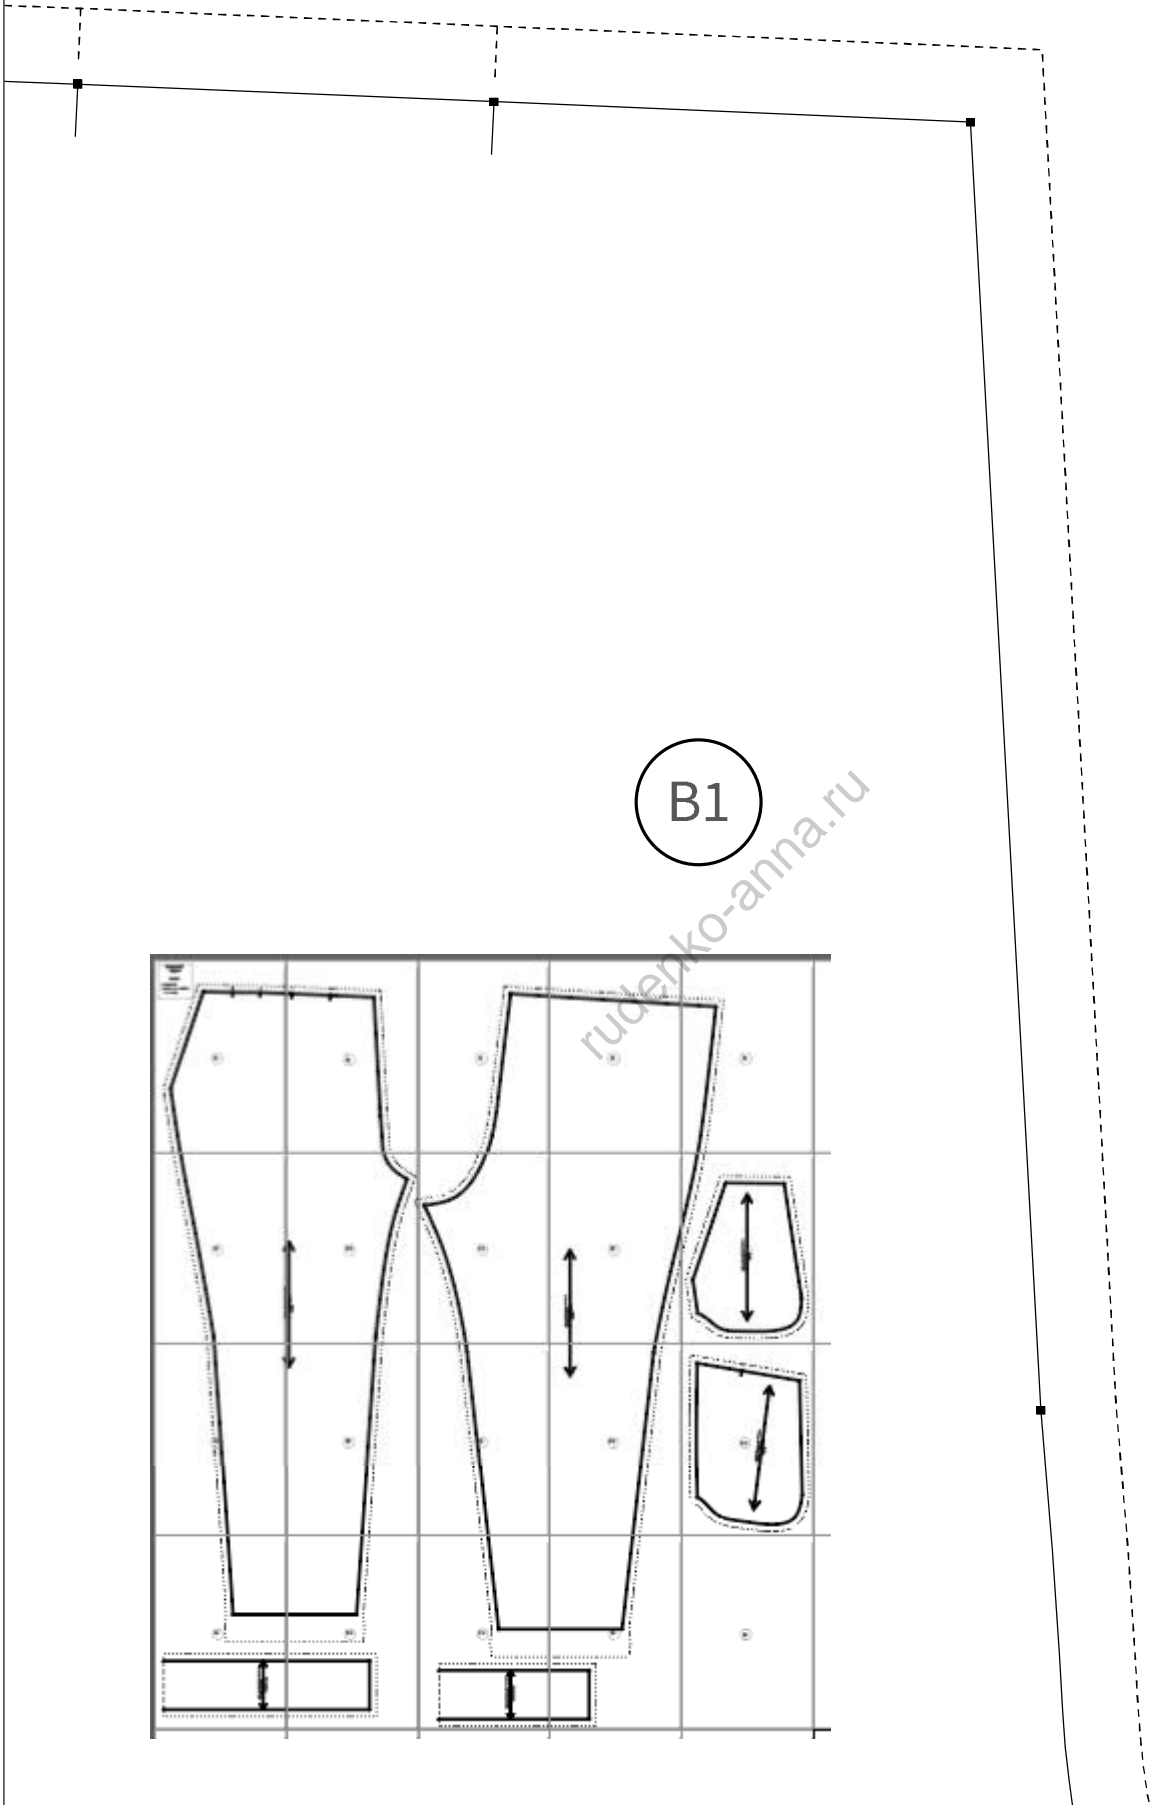

проверочный  
квадрат

5 x 5 см

сборка листов:

A B C D E F G H I J - столбики

1 2 3 ... - ряды

A1

Женские брюки со складками на резинке F034 Рост 165 см  
Размер 50

B1

50 РАЗМЕР - ОБ 106 СМ

Передняя половинка  
2 детали

B2

rudenko-anna.ru

Брюки со складками F034 Рост 165 см  
50 РАЗМЕР - ОБ 106 СМ

— Задняя половинка  
2 детали

D2

rudenko-anna.ru

B3

rudenko-anna.ru

C3

The diagram shows a solid black line and a dashed black line, both oriented vertically but slightly tilted to the right. A small black square marker is located on the solid line near the top. A circle containing the text 'C3' is positioned to the right of the solid line. A diagonal watermark 'rudenko-anna.ru' is visible across the lower portion of the diagram.

Пояс перед  
1 деталь со сгибом

A technical drawing of a mechanical part, possibly a bracket or a support. The drawing is enclosed in a rectangular frame. The part has a horizontal top edge, a vertical left edge, and a vertical right edge. A circular feature is located on the horizontal top edge, labeled 'D4'. A dashed line indicates a hidden edge or a different view of the part. The drawing is oriented vertically on the page.