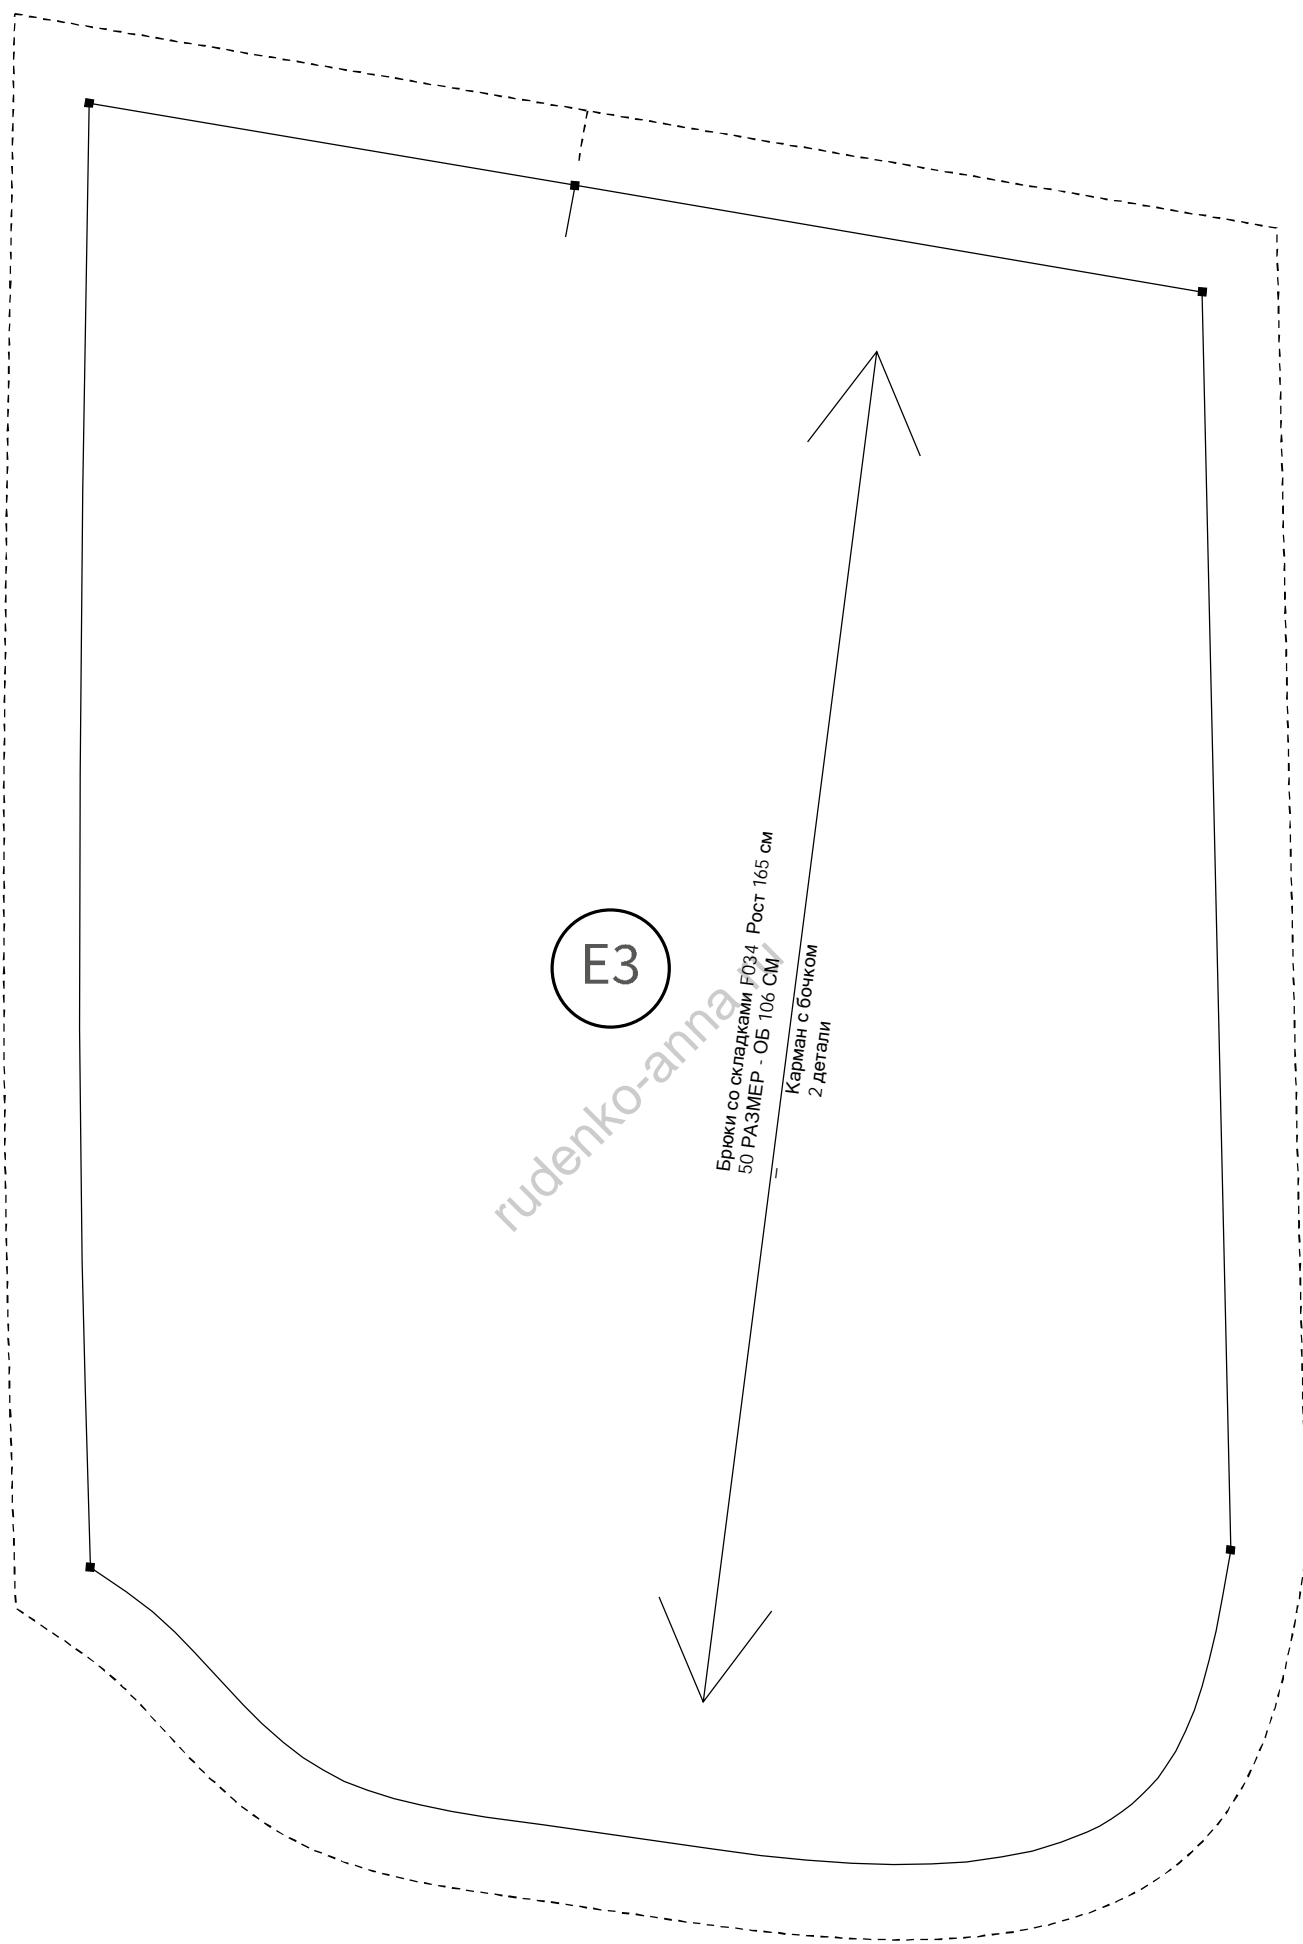

50 РАЗМЕР - ОБ 106 СМ

Передняя половинка  
2 детали

B2

rudenko-anna.ru

Брюки со складками F034 Рост 165 см  
50 РАЗМЕР - ОБ 106 СМ

— Задняя половинка  
2 детали

D2

rudenko-anna.ru

B3

rudenko-anna.ru

C3

The diagram shows a solid black line and a dashed black line, both oriented vertically but slightly tilted to the right. A small black square marker is located on the solid line near the top. A circle containing the text 'C3' is positioned to the right of the solid line. A diagonal watermark 'rudenko-anna.ru' is visible across the lower portion of the diagram.

rudenko-anna.ru

D3

[rudenko-anna.ru](http://rudenko-anna.ru)

E3

Брюки со складками F034 Рост 165 см  
50 РАЗМЕР - ОБ 106 CM

Карман с бочком  
2 детали

rudenko-anna

A4

Пояс перед  
1 деталь со сгибом

A technical drawing of a mechanical part, possibly a bracket or a support. The drawing is enclosed in a rectangular frame. The part has a horizontal top edge, a vertical left edge, and a vertical right edge. A circular feature is located on the horizontal top edge, labeled 'D4'. A dashed line indicates a hidden edge or a different view of the part. The drawing is oriented vertically on the page.