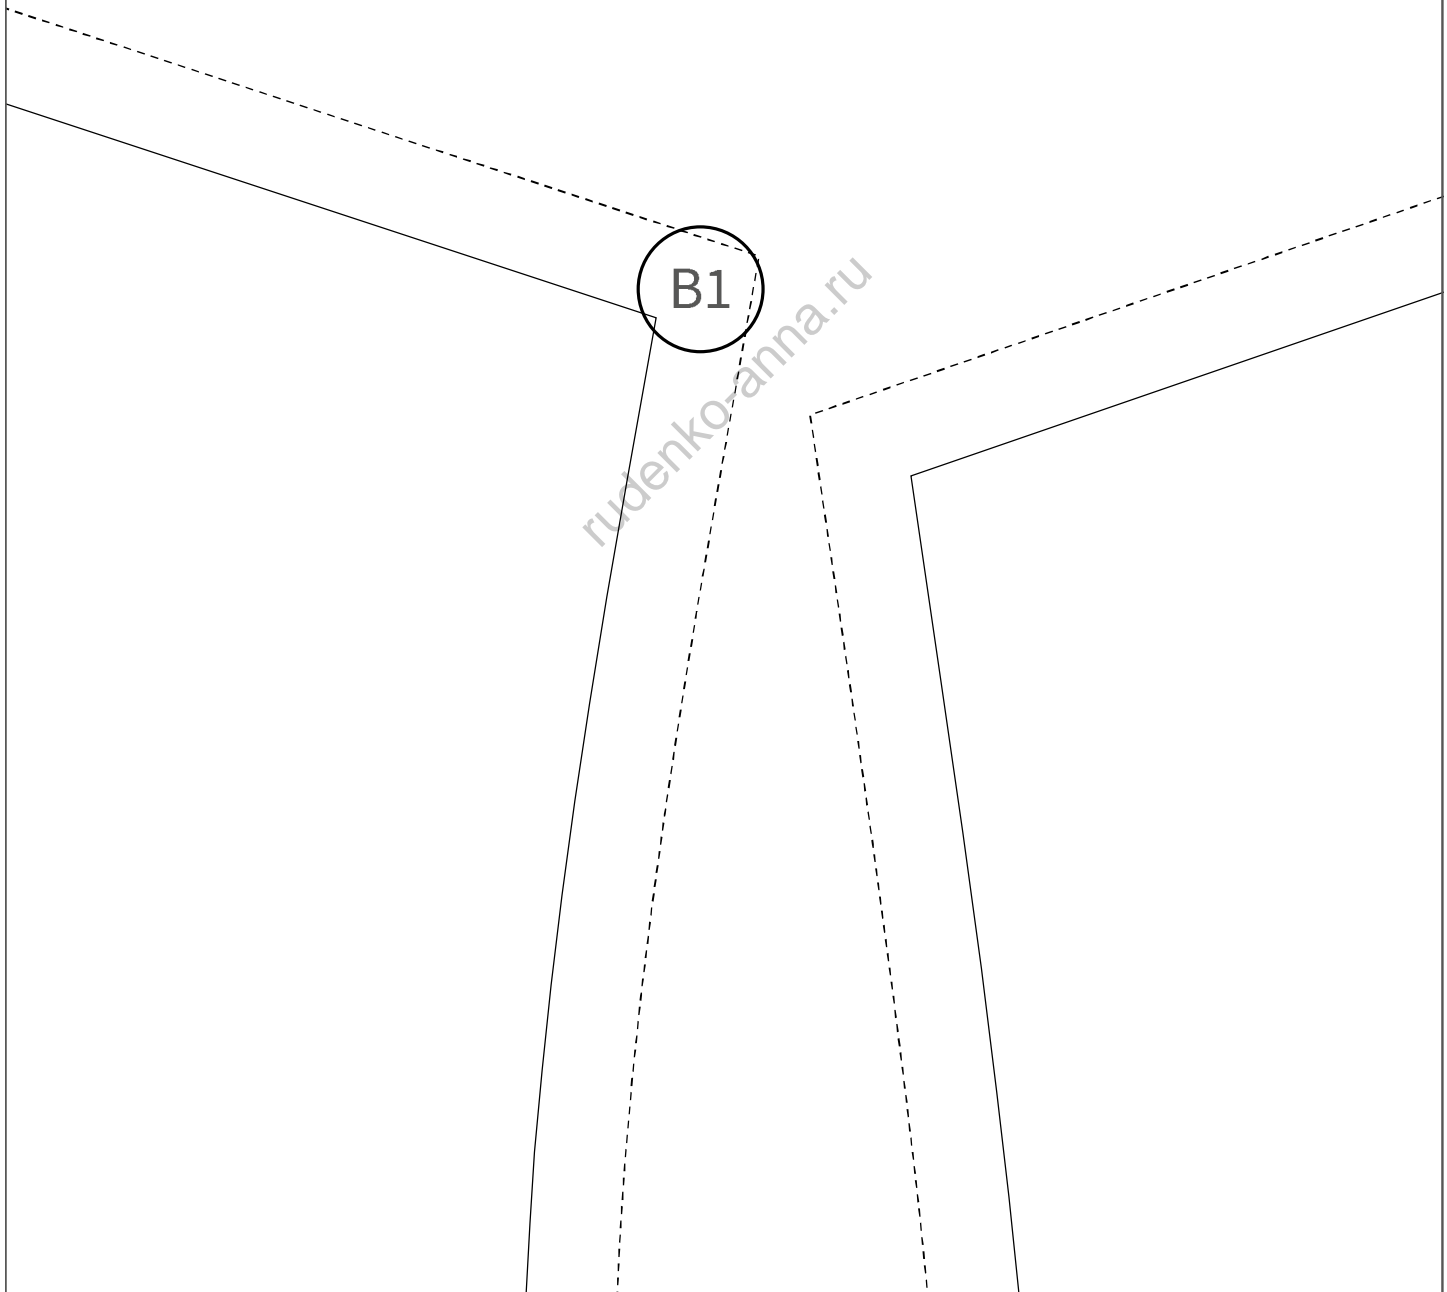

Мужской махровый халат с воротником М-06

Рост		180		188									
Размер	42	44	46	48	50	52	54	56	58	60	62	64	66
Обхват груди, см	84	88	92	96	100	104	108	112	116	120	124	128	132

Схема расположения на листах формата А4

проверочный
квадрат

5 x 5 см

сборка листов:

A B C D E F G H I J - столбики

1 2 3 ... - ряды

ПОЯС
длиной 150 - 180 см,
шириной 3,5 - 4 см в готовом виде

A1

rudenko-anna.ru

B1

rudenko-anna.ru

A diagram within a rectangular frame. It features a solid line sloping upwards from left to right. A dashed line is parallel to and above the solid line. A second dashed line starts from a point on the solid line and extends downwards and to the right. In the center of the diagram, there is a circle containing the text 'C1'.

rudenko-anna.ru

C5

rudenko-anna.ru

D5

rudenko-anna.ru

The diagram shows a solid line starting from the top left, curving downwards and to the right, then turning horizontally to the right. A dashed line follows a similar path but is positioned to the left of the solid line. A circle containing the text 'E5' is located on the solid line. A watermark 'rudenko-anna.ru' is visible diagonally across the center of the diagram.