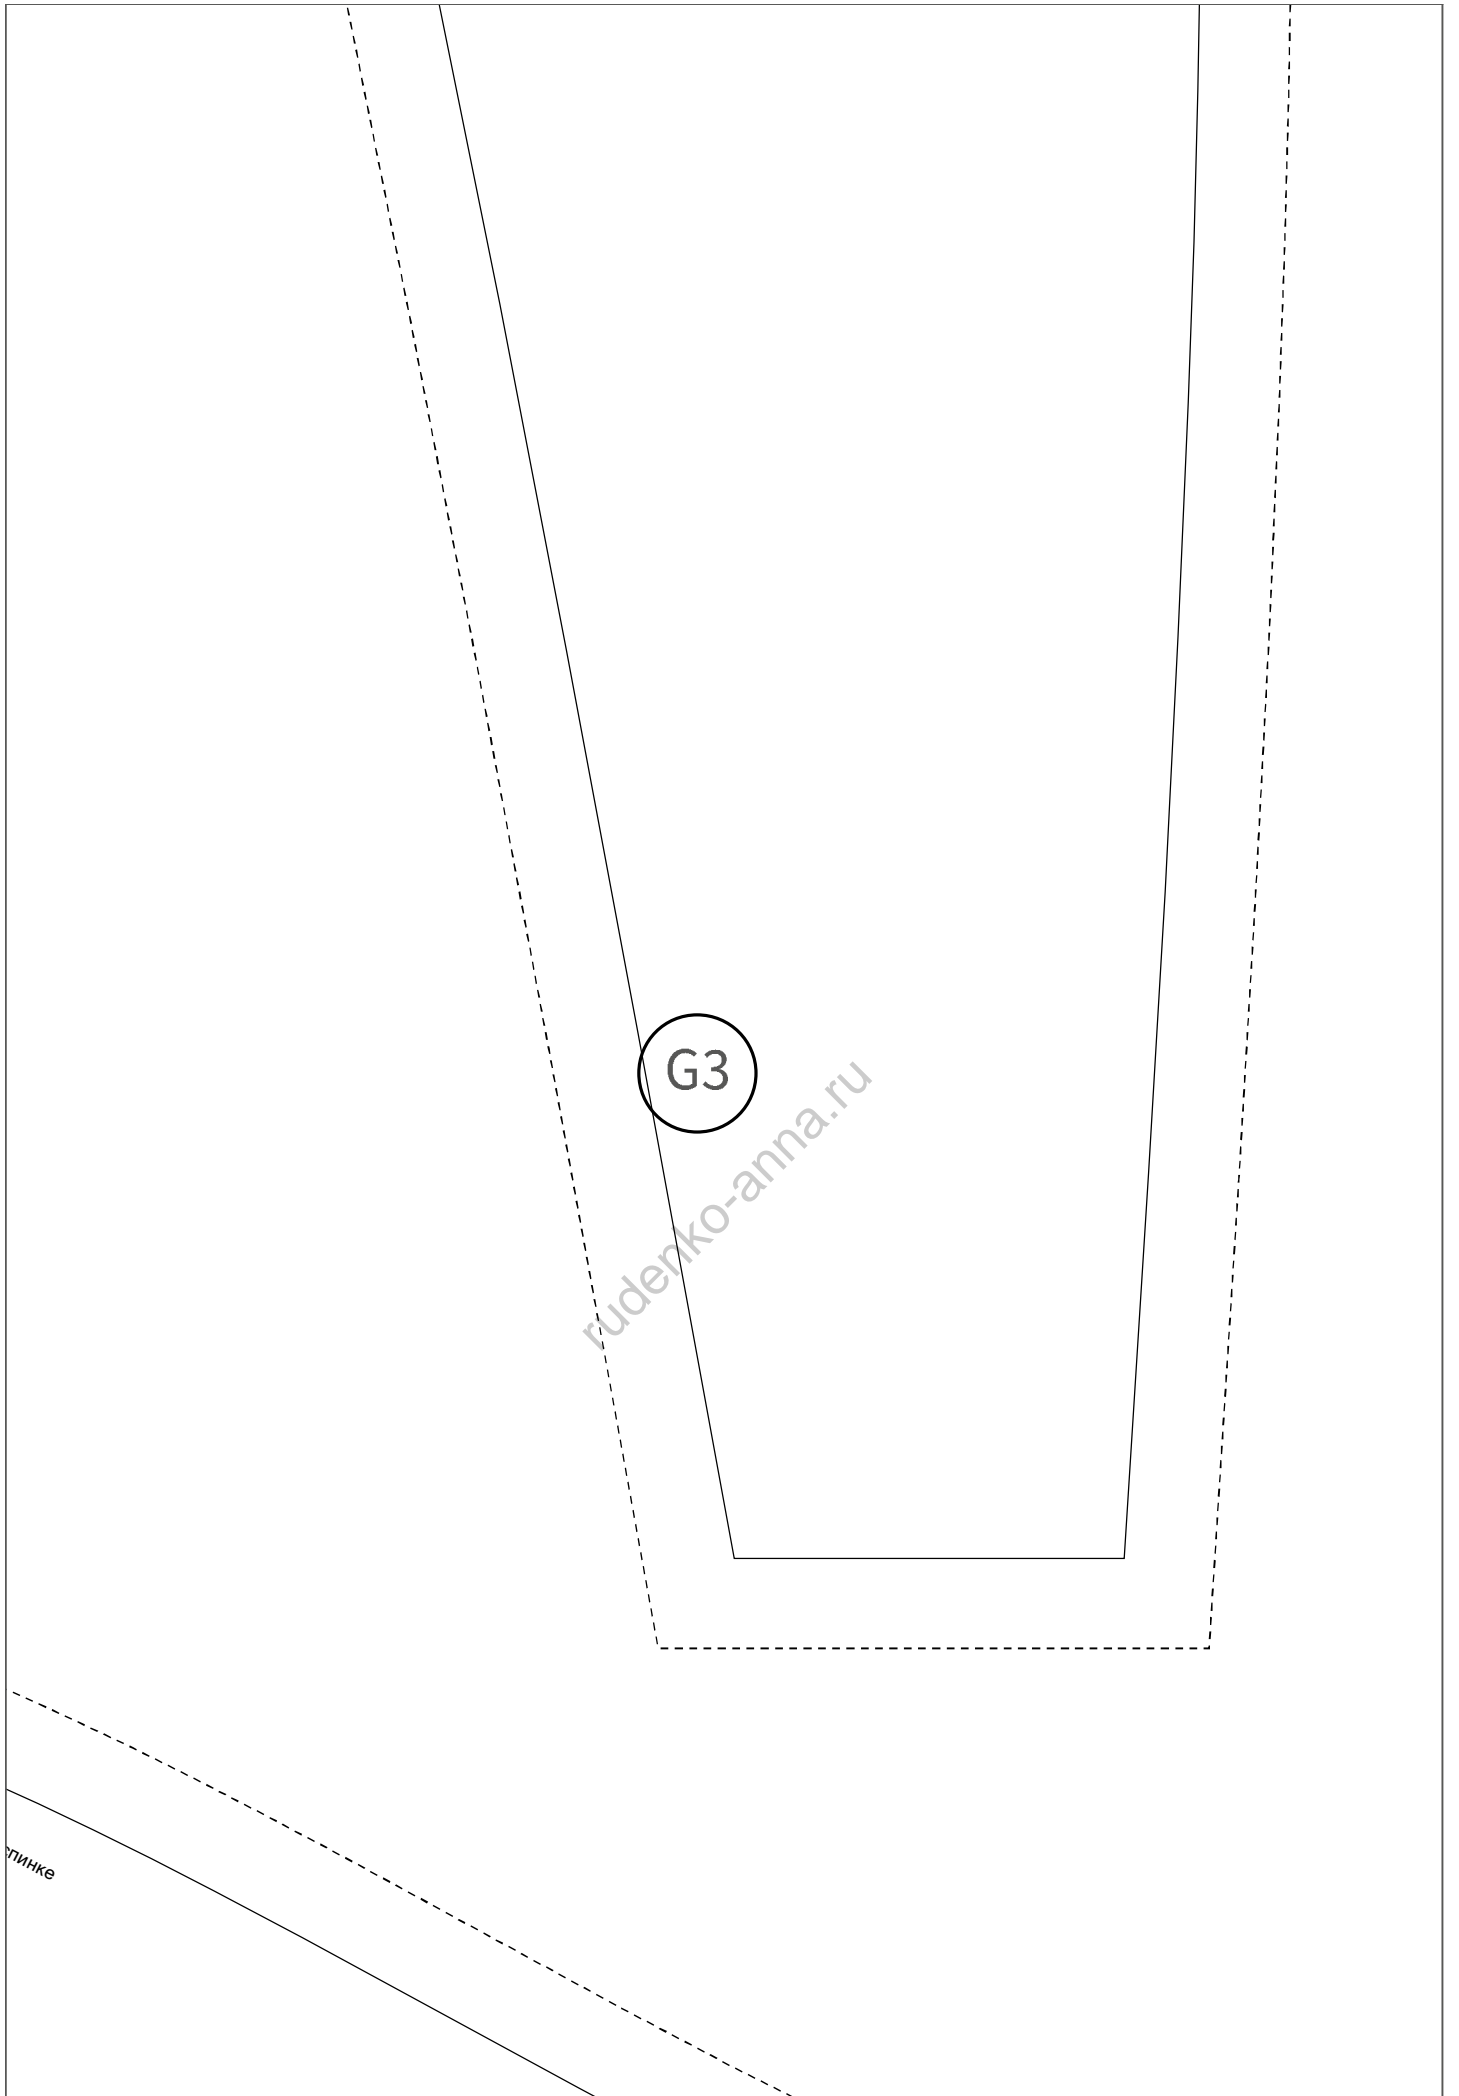

G3

rudenko-anna.ru

тинке