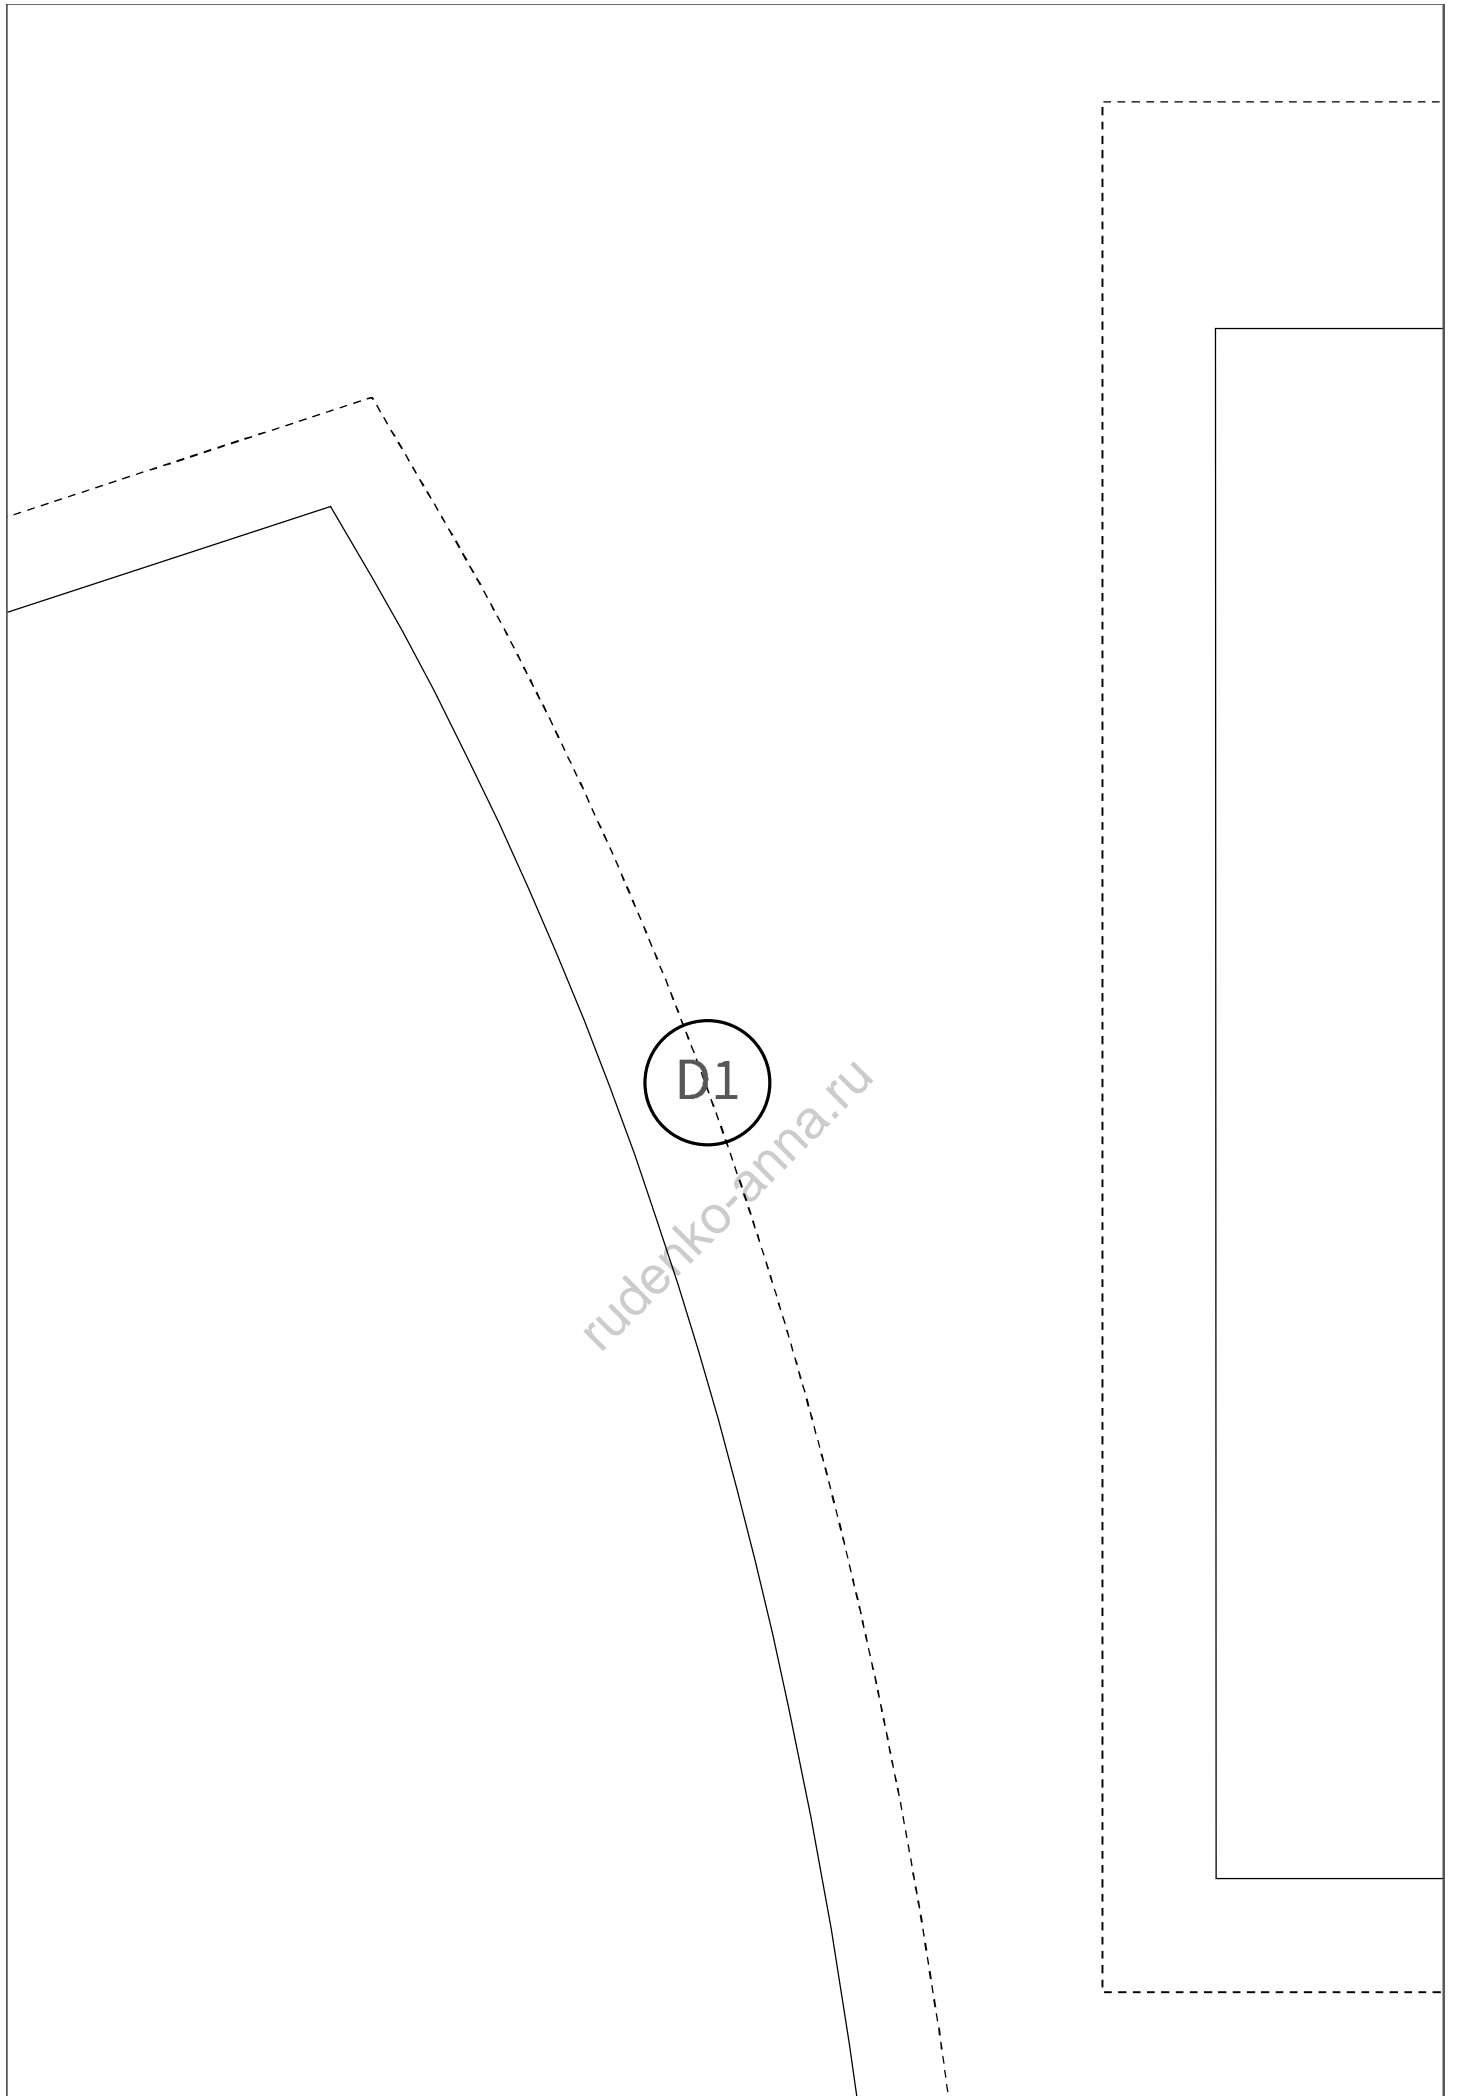

D1

rudenko-anna.ru