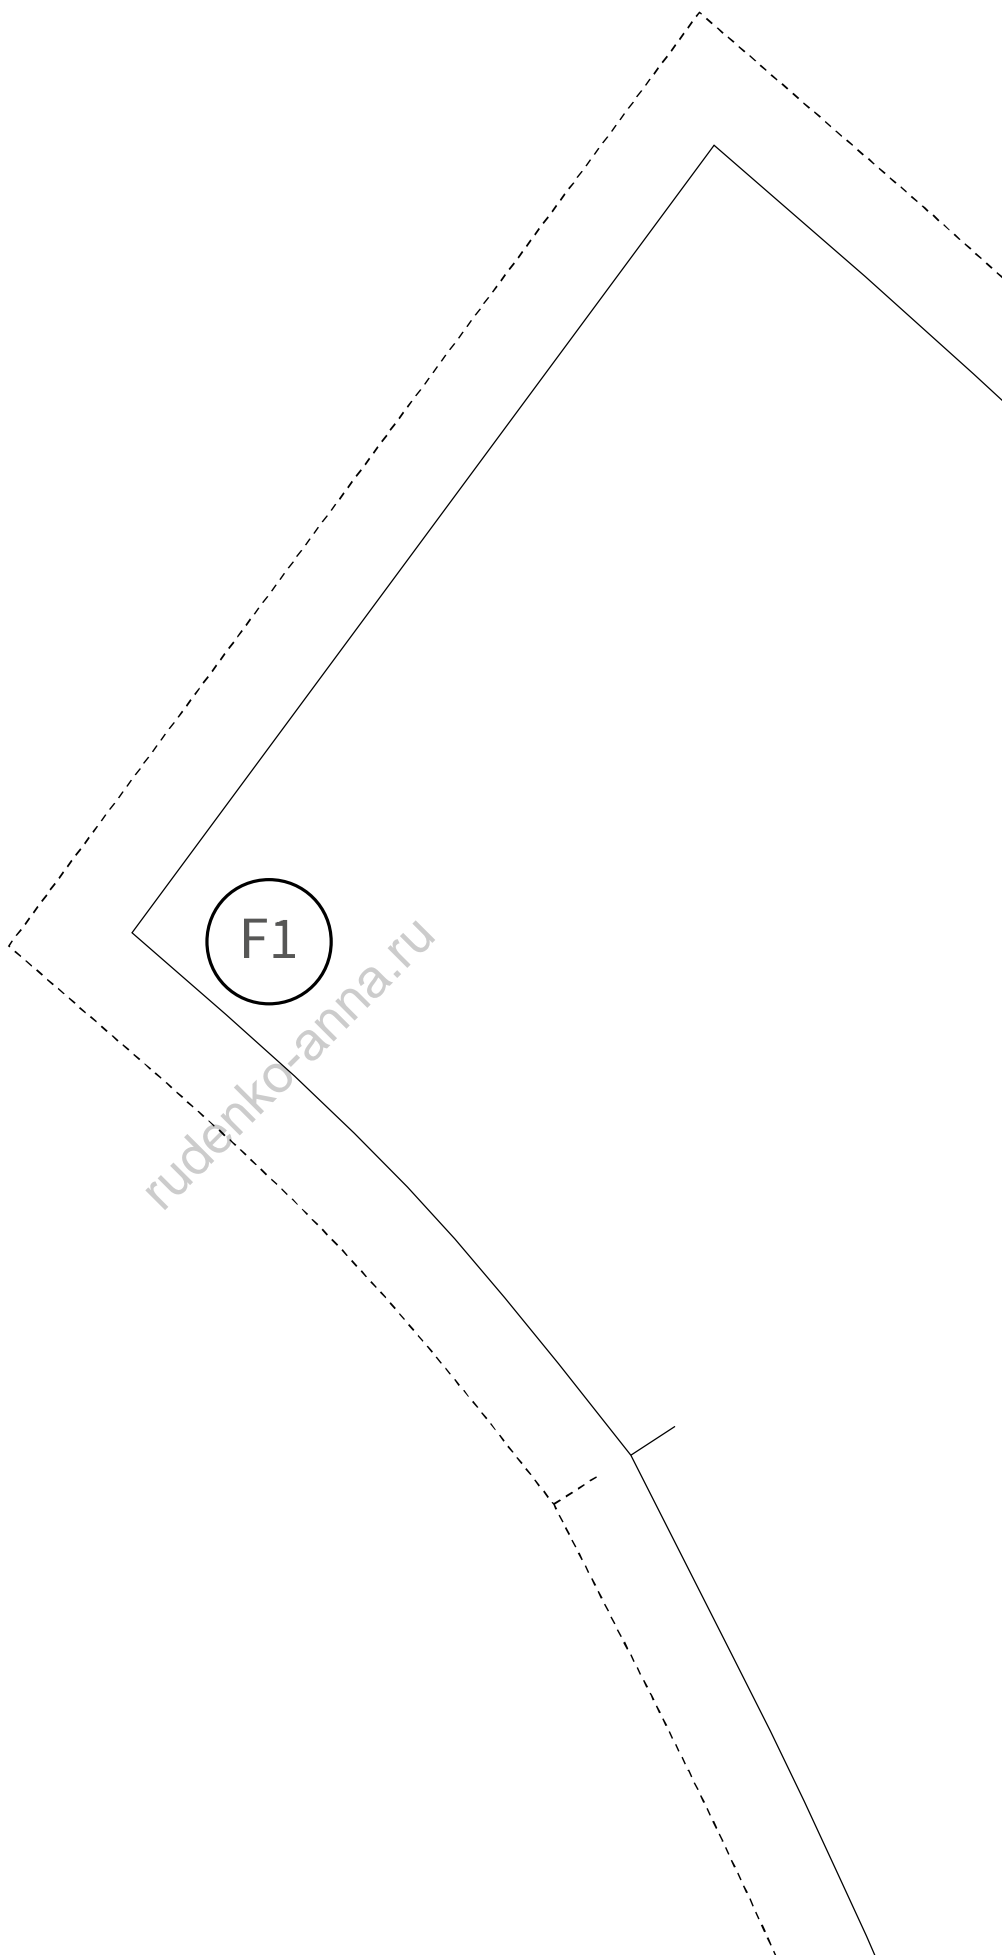

F1

rudenko-anna.ru