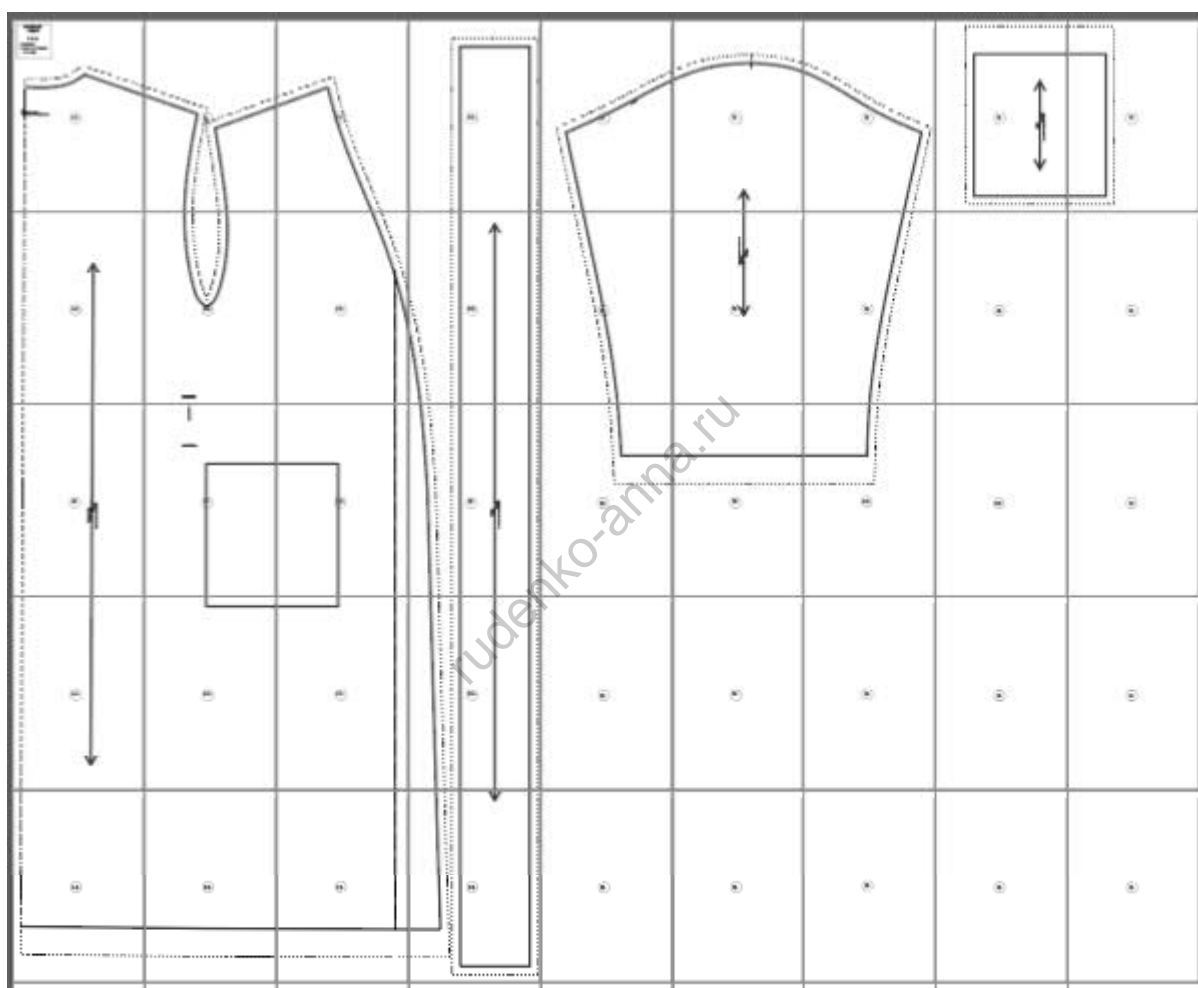

## Мужской халат М-05

Рост	180	188											
Размер	42	44	46	48	50	52	54	56	58	60	62	64	66
Обхват груди, см	84	88	92	96	100	104	108	112	116	120	124	128	132

Схема расположения на листах формата А4

проверочный  
квадрат

5 x 5 см

сборка листов:

A B C D E F G H I J - столбики

1 2 3 ... - ряды

пояс  
длинной 150 - 180 см,  
шириной 3,5 - 4 см в готовом виде

A1

rudenko-anna.ru

D1

rudenko-anna.ru

E1

К СПИНКЕ

rudenko-anna.ru

A diagram within a rectangular frame. A solid black line starts from the left edge, slopes downwards to the right, then continues as a shorter segment that is nearly vertical. A dashed black line starts from the left edge, slightly higher than the solid line, and slopes downwards to the right, meeting the solid line's vertical segment. A circle containing the text "G1" is positioned between the two lines. A watermark "rudenko-anna.ru" is written diagonally across the lower part of the diagram.

---

C2

rudenko-anna.ru

D2

*rudenko-anna.ru*

A diagram consisting of two parallel lines, one solid and one dashed, both slanted downwards from left to right. A circle is positioned between the lines, centered on the solid line. The circle contains the text "E2".